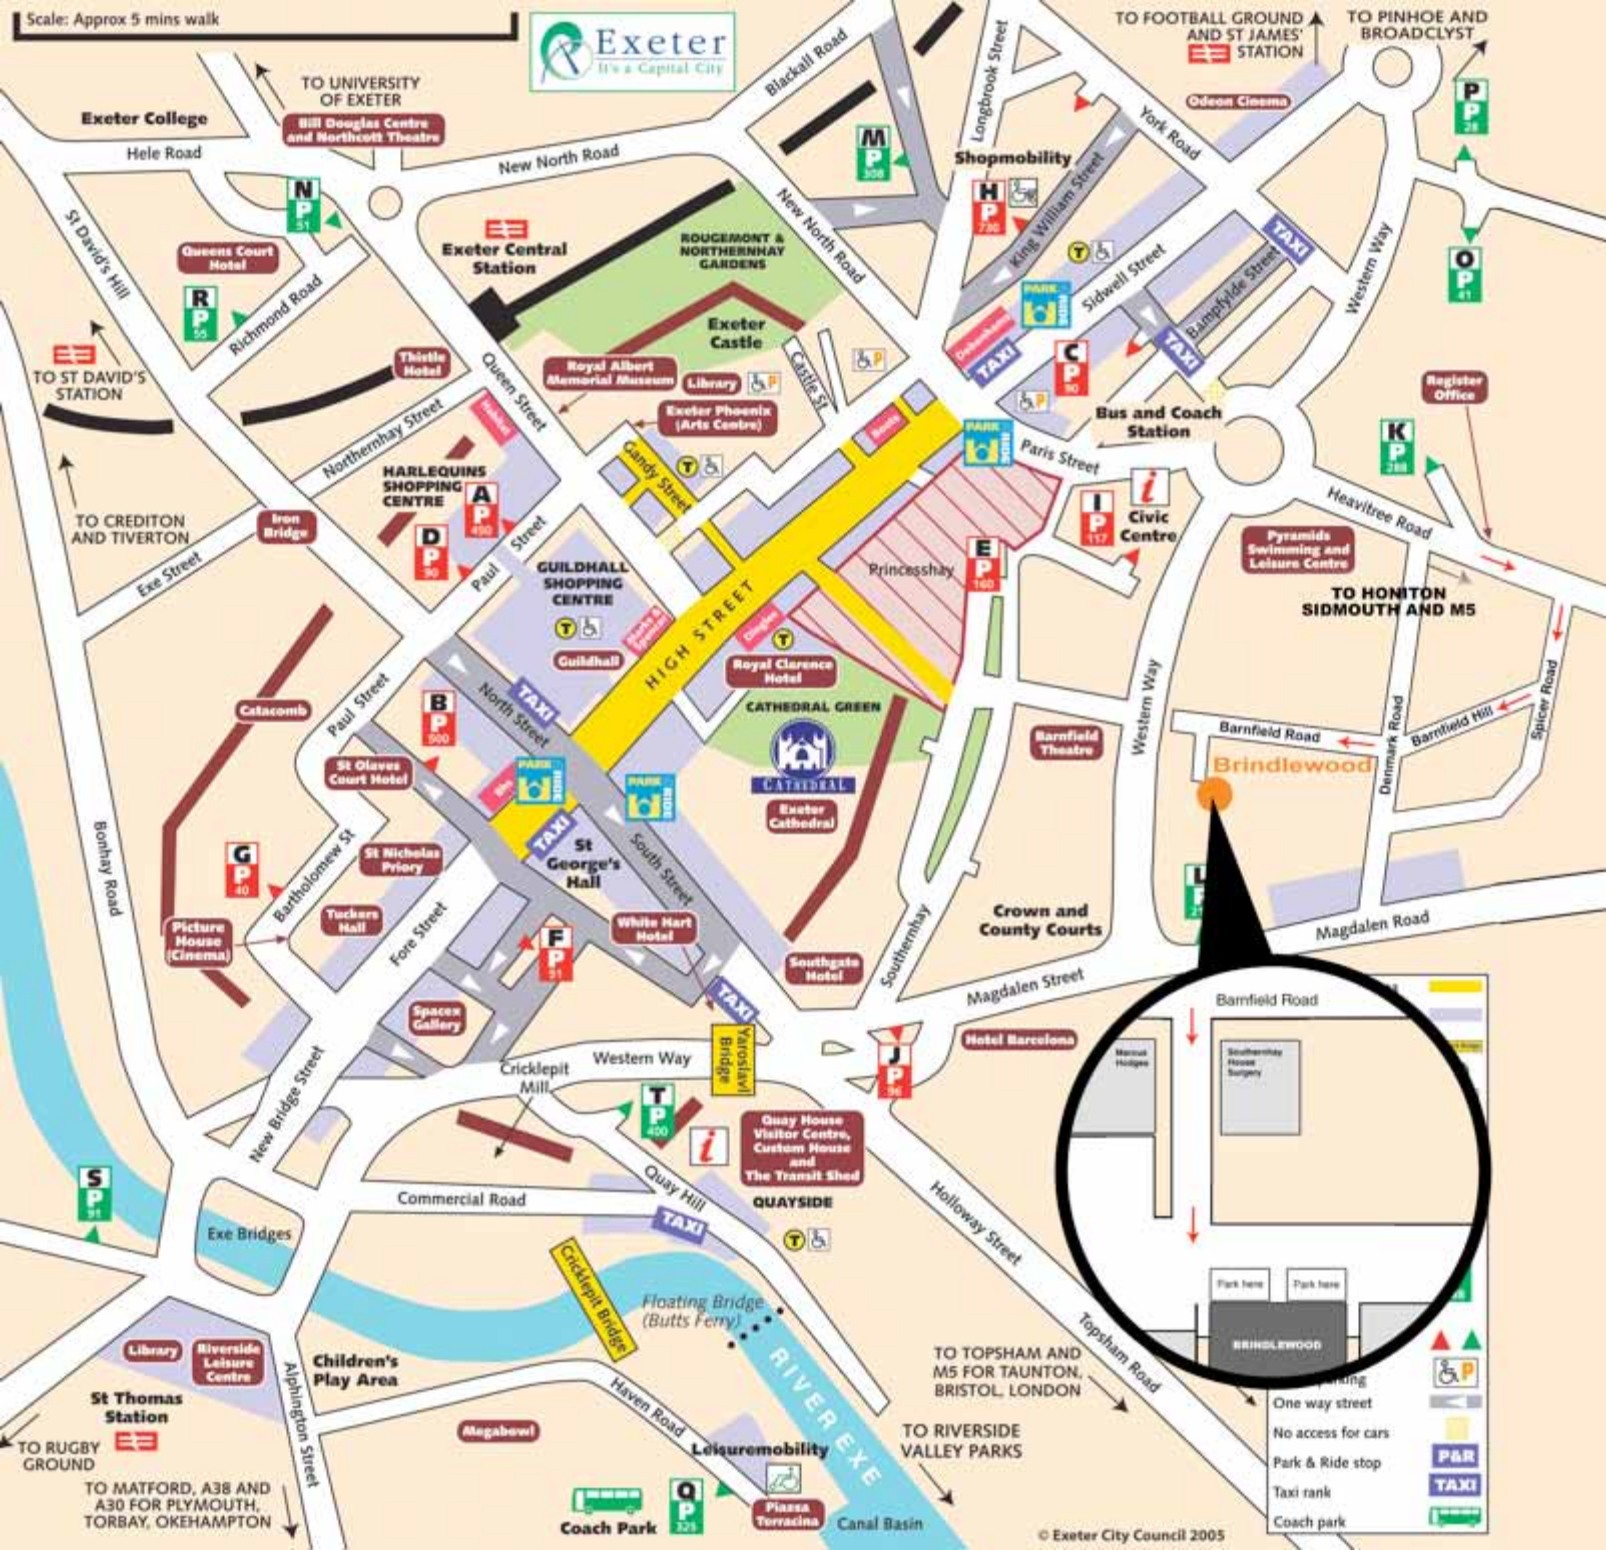

Scale: Approx 5 mins walk

- One way street
- No access for cars
- Park & Ride stop
- Taxi rank
- Coach park