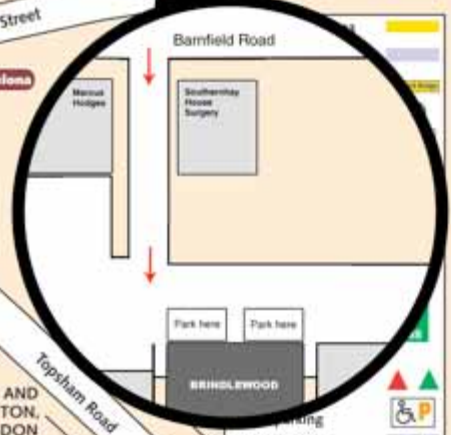

Scale: Approx 5 mins walk

- One way street
- No access for cars
- Park & Ride stop
- Taxi rank
- Coach park