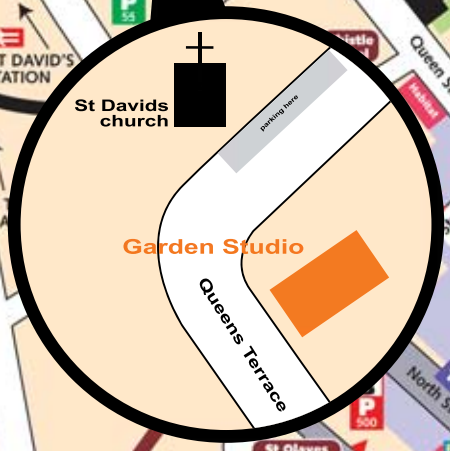

Scale: Approx 5 mins walk

**Key**

Pedestrianised area	
Shopping areas	
Footbridge	
Toilets	
Toilets for disabled	
City wall	
Places of interest	
Tourist information	
Car park Short stay	
Car park Long stay	
Reference Car Park No. spaces	
Reference Car Park No. spaces	
Entrance to car park Orange/blue badge parking	
One way street	
No access for cars	
Park & Ride stop	
Taxi rank	
Coach park	